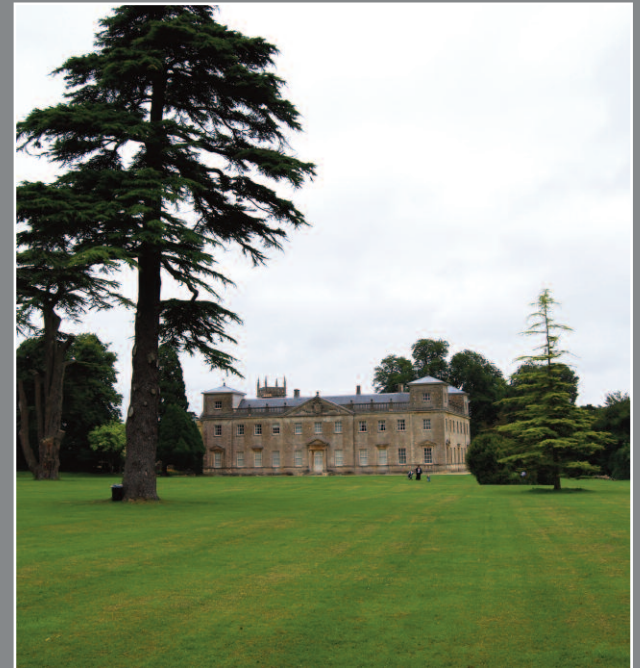

GROUNDS SERVICES

Grounds Maintenance

Tree Surgeons

Fine Turf Services

Playgrounds

Security Fencing

Pond Maintenance